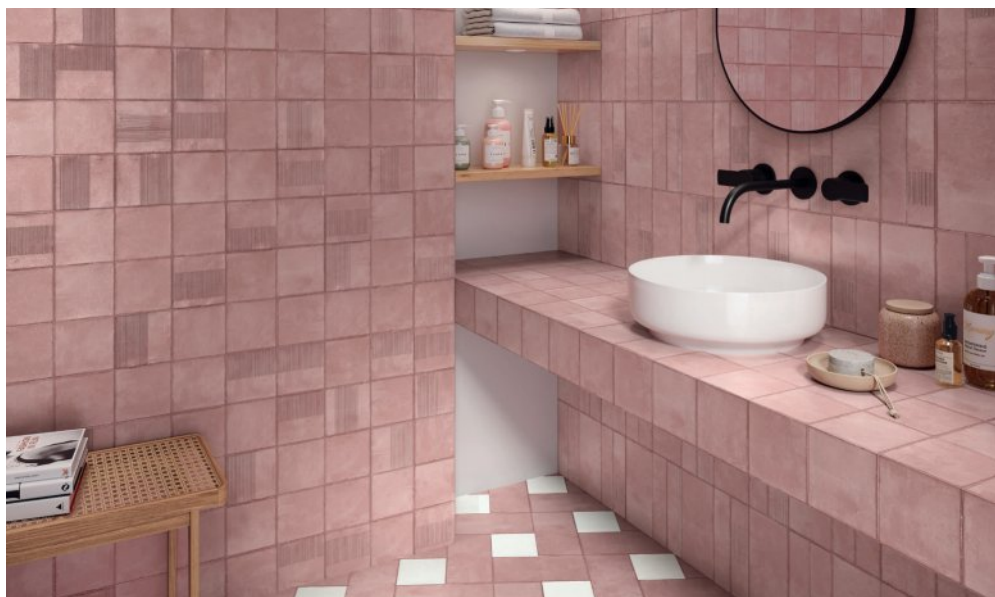

CÉRAMIQUE
ROYAL

MARBRE
GRANITE
QUARTZ
PORCELAINE
MOSAÏQUE
SALLE DE BAIN
ARMOIRES DE CUISINE

FABRIQUÉ EN ESPAGNE
MADE IN SPAIN

APE

DOWNTOWN GLEAM

Downtown White
6x6

Gleam White
6x6

Downtown Sand
6x6

Gleam Sand
6x6

Downtown Rose
6x6

Gleam Rose
6x6

FORMAT / SIZE

PC/BOÎTES • SF/BOX

MCX/BOÎTES • EA/BOX

GRADE

VARIATION